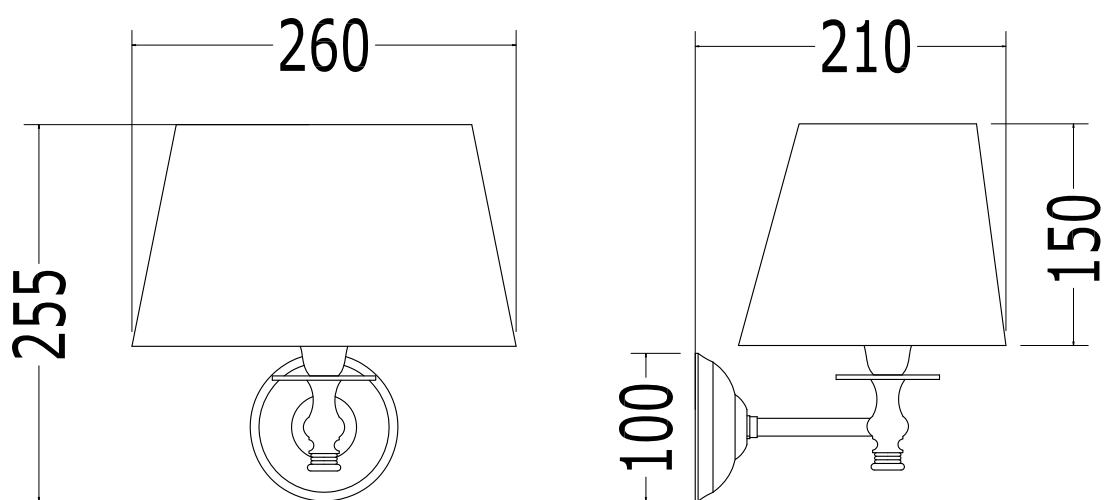

DAISY 3

Art: Lampada Daisy 3/Daisy 3 Lamp

Watt: MAX 40W E14 IBC IBT

Mat: Ottone e Tessuto/Brass and Fabric

Cod: DEDAISY3CR - DEDAISY3OT

Fin: Cromo o Ottone/Chrome or Brass

Peso/Weight: 0.75 kg / 1.1 kg

Classificazione/Classification: IP20*

Ultima Rev/Last Rev: 16/02/2009

N.B. - Tutte le misure sono in millimetri / All measurements are in millimetres