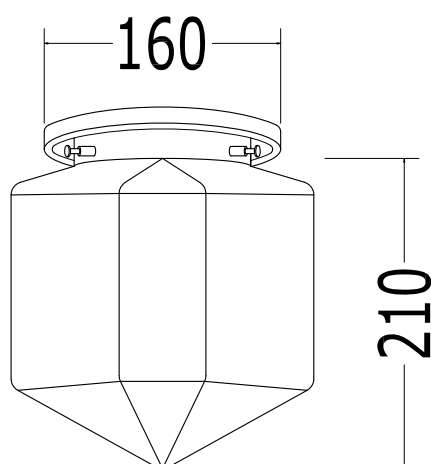

GRANTLEY

Art: Plafoniera Grantley Ø cm 20 <i>Grantley Ceiling Lamp Ø cm 20</i>	Watt: MAX 60W IBT, IBC
Mat: Vetro Satinato con attacco in metallo <i>Frosted Glass with metal attachment</i>	Cod: BCTOPGRANTLEYCR - BCTOPGRANTLEY
Fin: Cromo o Ottone/ <i>Chrome or Brass</i>	Peso/Weight: 1.35 kg / 1.5 kg
Classificazione/Classification: IP44	Ultima Rev/Last Rev: 16/02/2009

N.B. - Tutte le misure sono in millimetri / *All measurements are in millimetres*