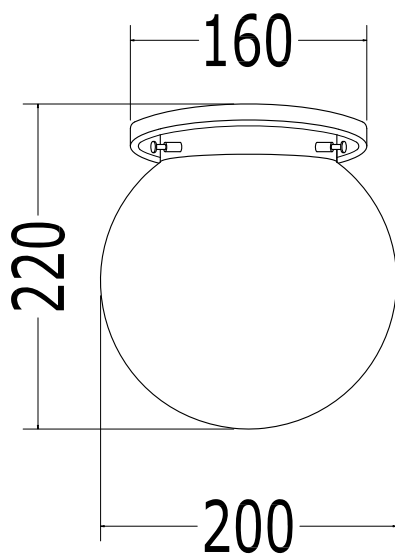

OPAL 20

Art: Plafoniera Opal Ø cm 20
Opal Ceiling Lamp Ø cm 20

Watt: MAX 60W E14

Mat: Vetro Satinato con attacco in metallo
Frosted Glass with metal attachment

Cod: BCTOPOPAL20CR - BCTOPOPAL20

Fin: Cromo o Ottone/*Chrome or Brass*

Peso/Weight: 0.8 kg / 0.95 kg

Classificazione/Classification: IP44

Ultima Rev/Last Rev: 16/02/2009

N.B. - Tutte le misure sono in millimetri / *All measurements are in millimetres*