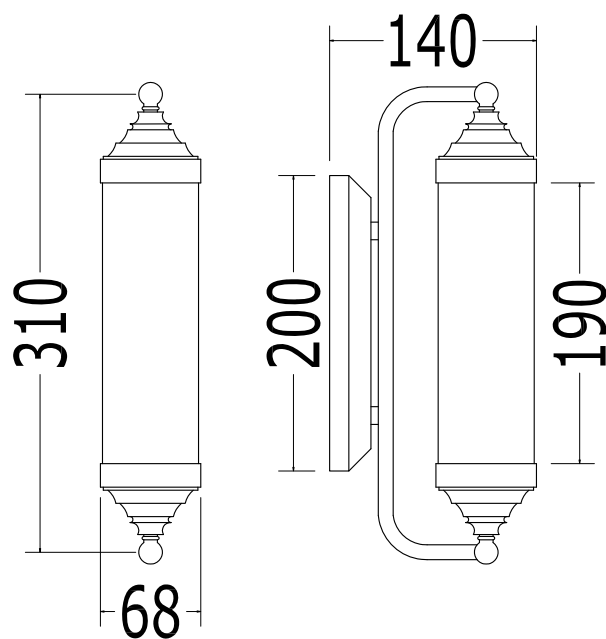

TUBE

Art: Lampada Tube/*Tube Lamp*

Watt: MAX 40W

Mat: Ottone e Vetro Satinato/*Brass and Frosted Glass*

Cod: BCTUBE31CR - BCTUBE31

Fin: Cromo o Ottone/*Chrome or Brass*

Peso/Weight: 0.75 kg / 0.95 kg

Classificazione/Classification: IP44

Ultima Rev/Last Rev: 16/02/2009

N.B. - Tutte le misure sono in millimetri / *All measurements are in millimetres*