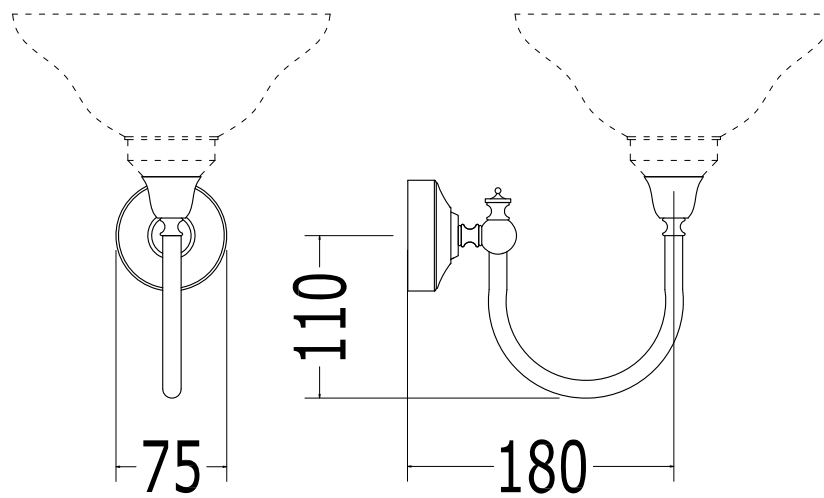

YATES

Art: Braccio Yates/Yates Arm

Watt: MAX 40W E14 IBT, IBC

Mat: Ottone/Brass

Cod: DGYEATSCR - DGYEATSOT

Fin: Cromo o Ottone/Chrome or Brass

Peso/Weight: 0.4 kg / 0.5 kg

Classificazione/Classification: N/A

Ultima Rev/Last Rev: 16/02/2009

N.B. - Tutte le misure sono in millimetri / All measurements are in millimetres